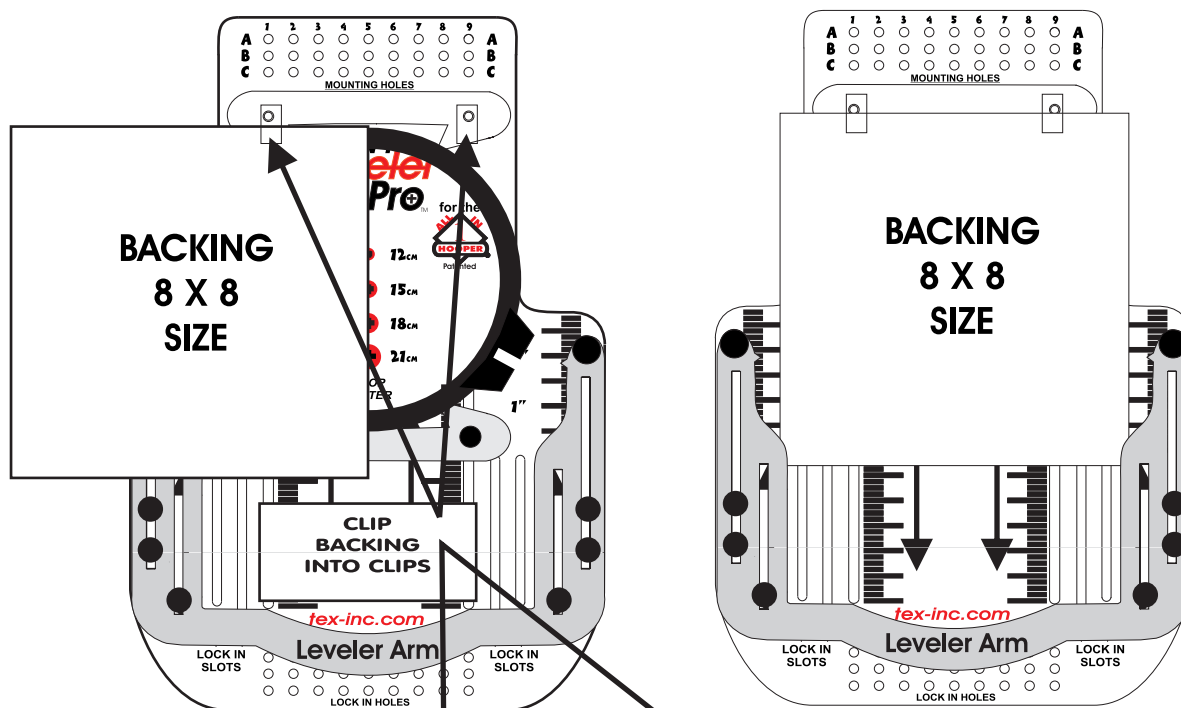

LEVELER PRO NEW AND IMPROVED Backing Mount!

In place of the magnetic backing holder we have added Clips to help secure backing. for the Leveler Pro & the Large Tubular bracket sets.
Below images show the new clips.

Leveler Pro