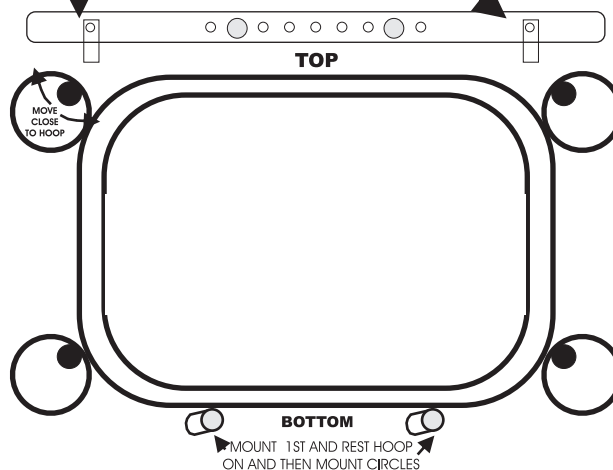

LARGE TUBULAR

(866)466-7377
www.tex-inc.com